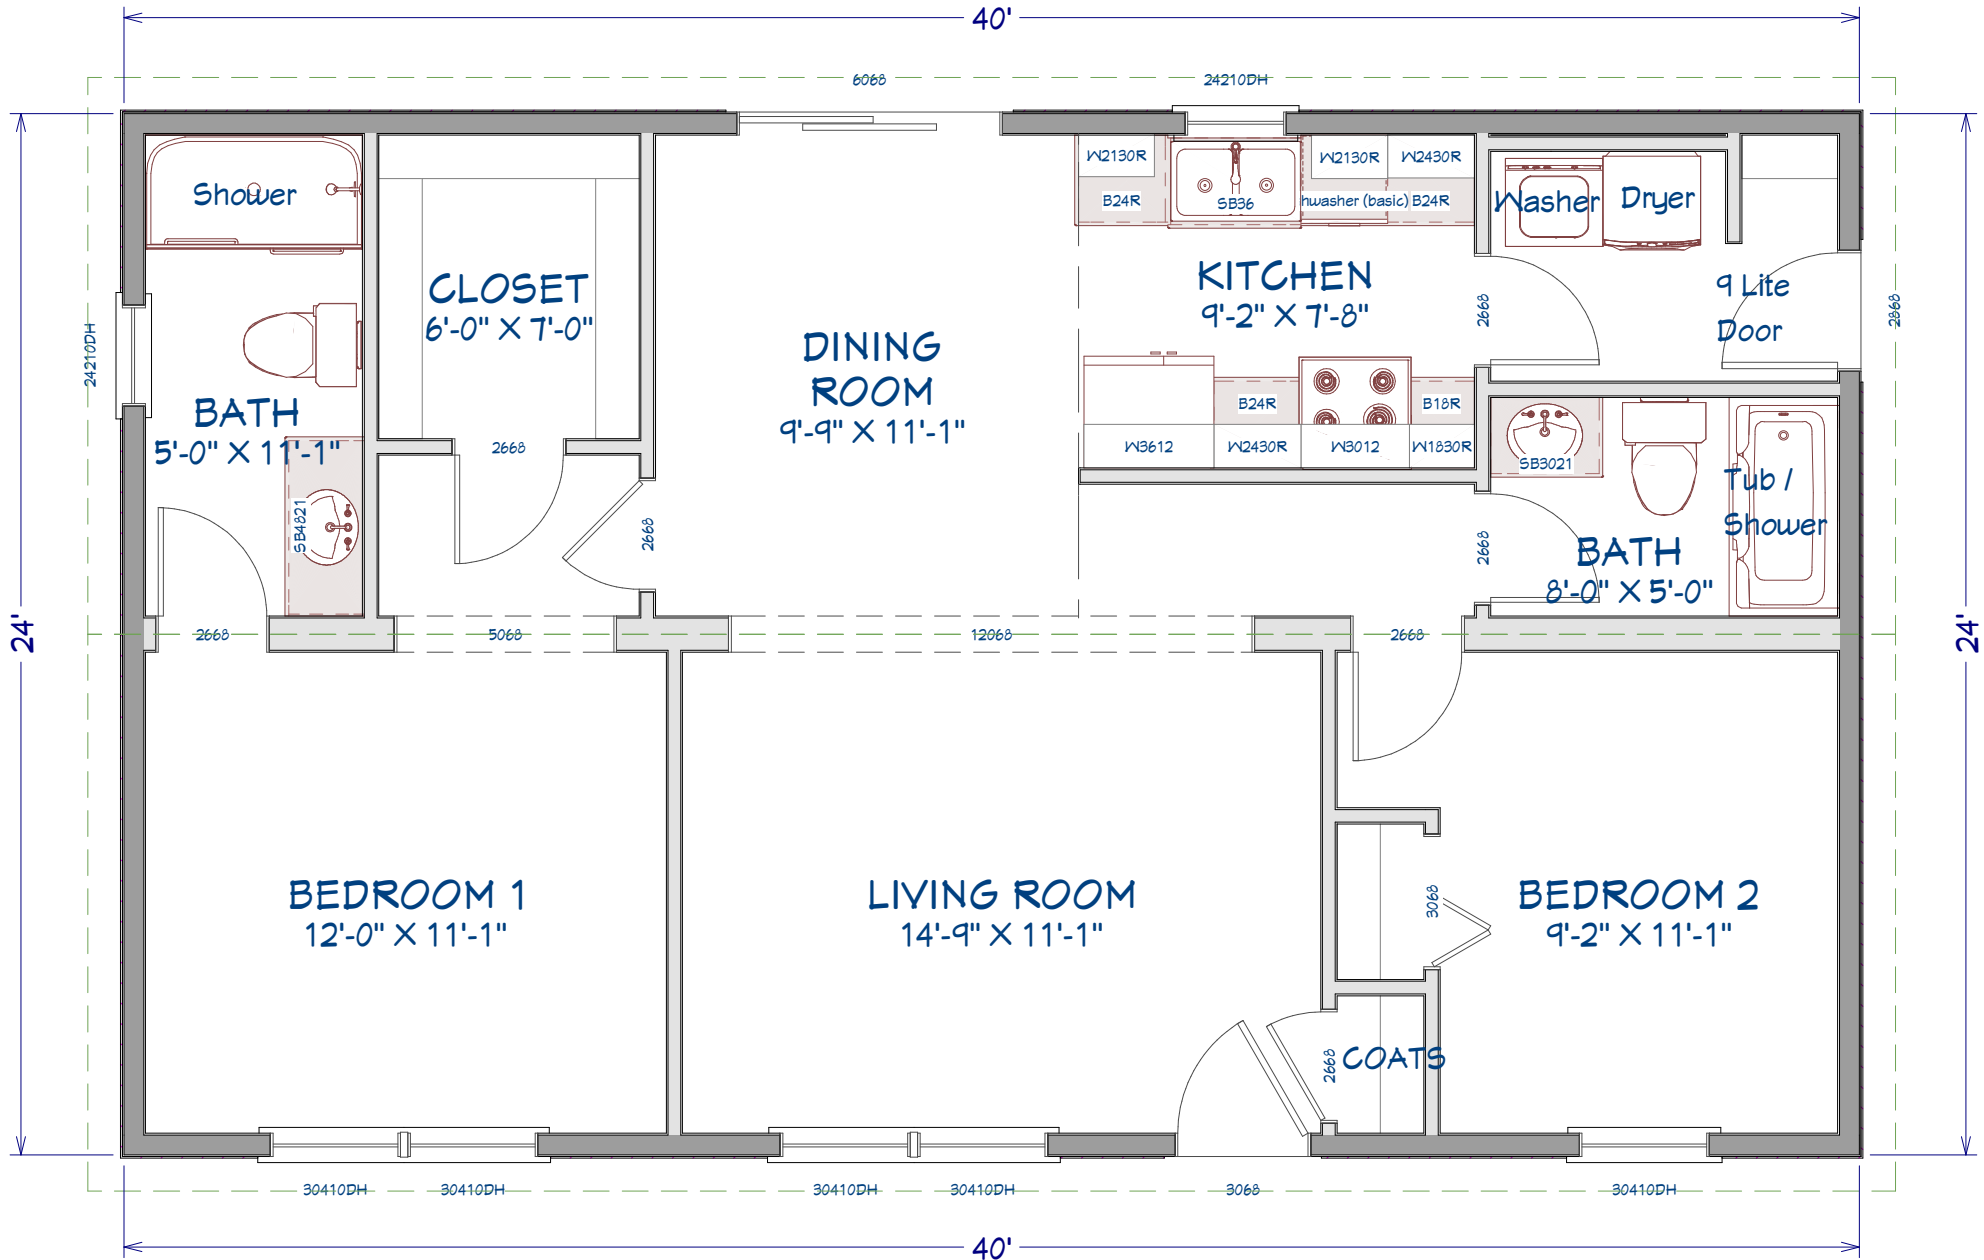

Southern New England Modular Living, LLC 860-537-4669

960 square foot Ranch - no stairs