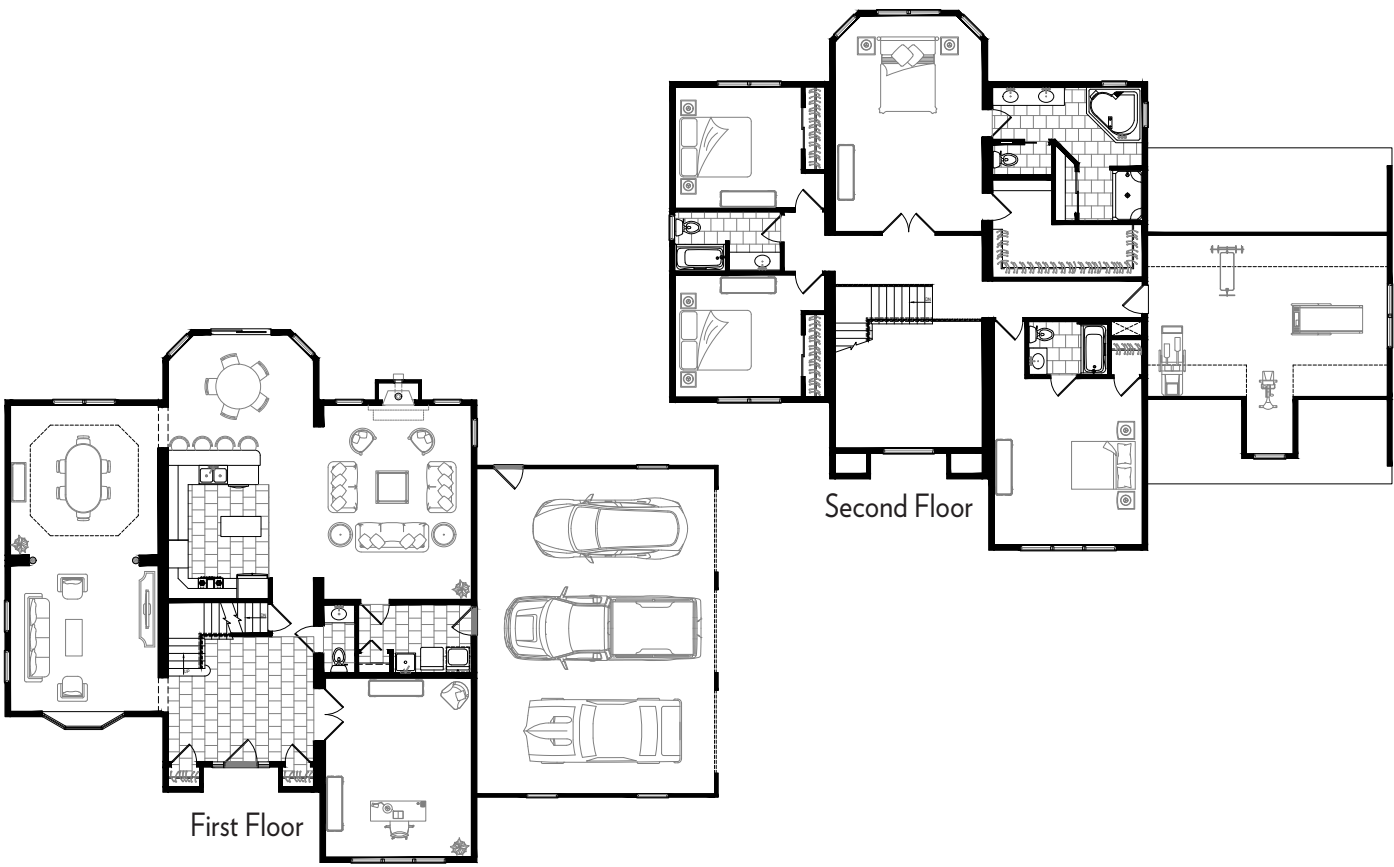

46'8" x 53'      3,784 sq. ft.      Two Story      4 Bedrooms      3.5 Baths

46'8" x 53'

3,784 sq. ft.

Two Story

4 Bedrooms

3.5 Baths

Please note all floor plans dimensions and room sizes are an approximation and subject to change. The rendering is the artist's impression only and cannot be interpreted as the final specifications of the finished home.