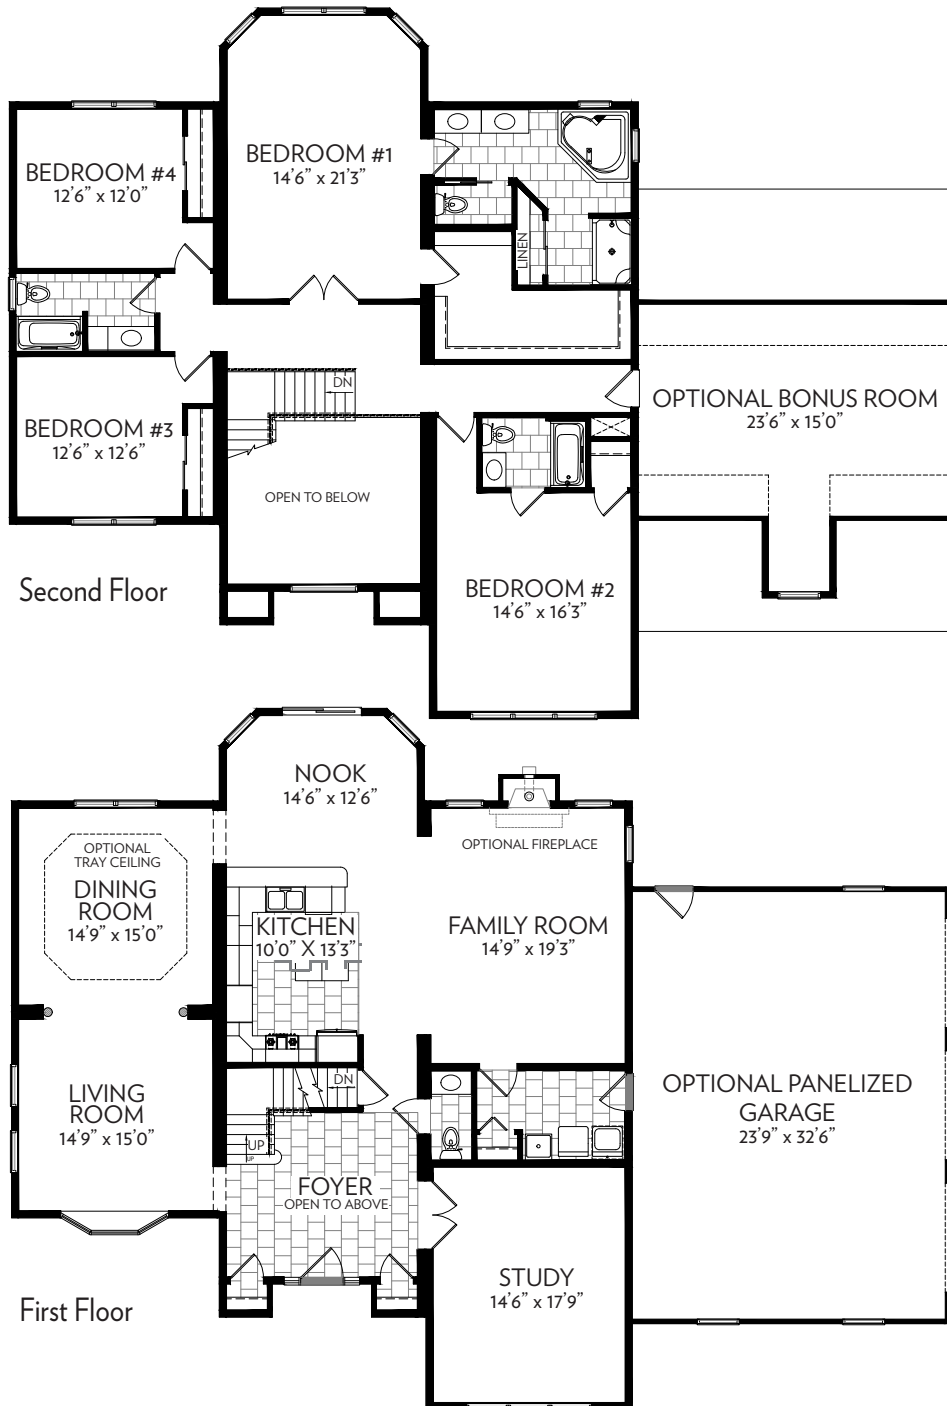

46'8" x 53'      3,784 sq. ft.      Two Story      4 Bedrooms      3.5 Baths

46'8" x 53'

3,784 sq. ft.

Two Story

4 Bedrooms

3.5 Baths

Please note all floor plans dimensions and room sizes are an approximation and subject to change. The rendering is the artist's impression only and cannot be interpreted as the final specifications of the finished home.