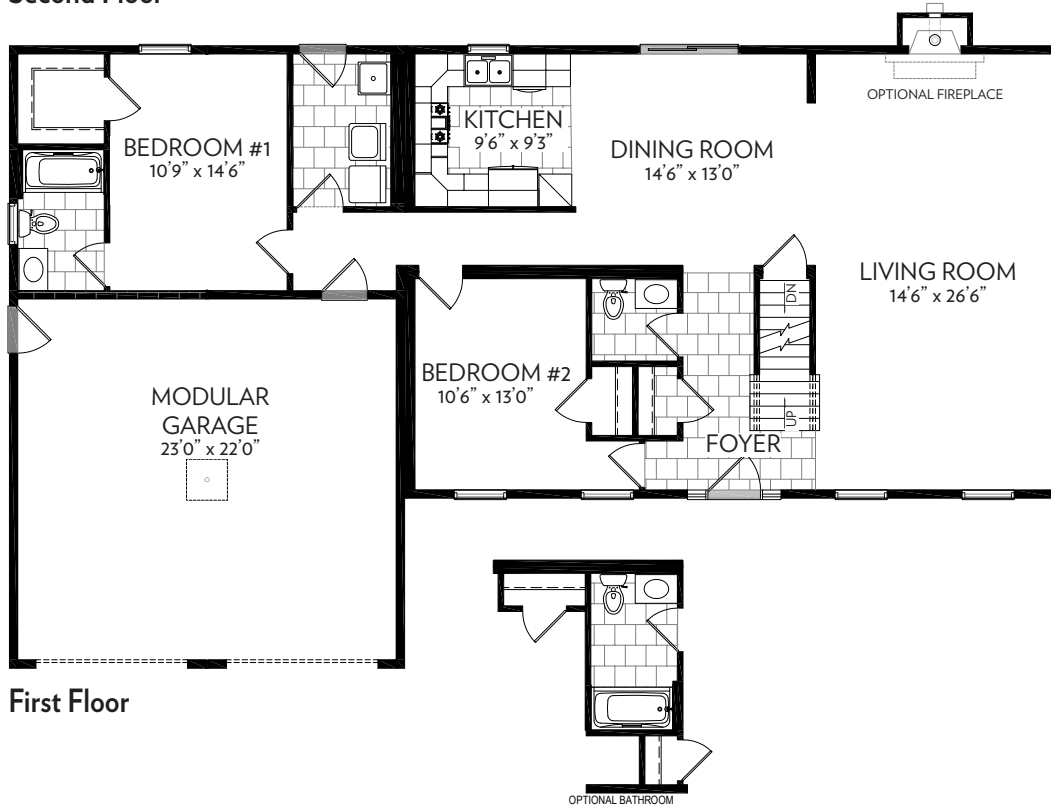

27'6" x 40' / 24' x 38'

2,855 sq. ft.

Cape (4 Box)

4 Bedroom

2.5 Bath

Second Floor

First Floor

Second Floor

First Floor

Please note all floor plans dimensions and room sizes are an approximation and subject to change. The rendering is the artist's impression only and cannot be interpreted as the final specifications of the finished home.