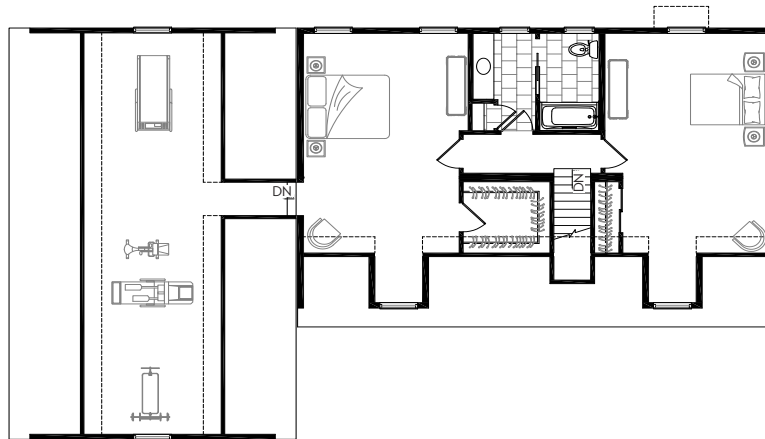

27'6" x 40' / 24' x 38'

2,855 sq. ft.

Cape (4 Box)

4 Bedroom

2.5 Bath

Second Floor

First Floor

Second Floor

First Floor

Please note all floor plans dimensions and room sizes are an approximation and subject to change. The rendering is the artist's impression only and cannot be interpreted as the final specifications of the finished home.