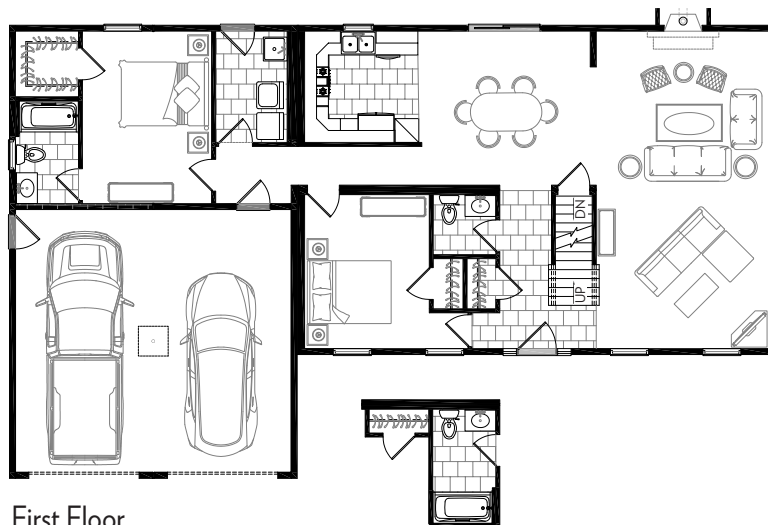

27'6" x 40' / 24' x 38'

2,855 sq. ft.

Cape (4 Box)

4 Bedroom

2.5 Bath

Second Floor

First Floor

Second Floor

First Floor

Please note all floor plans dimensions and room sizes are an approximation and subject to change. The rendering is the artist's impression only and cannot be interpreted as the final specifications of the finished home.