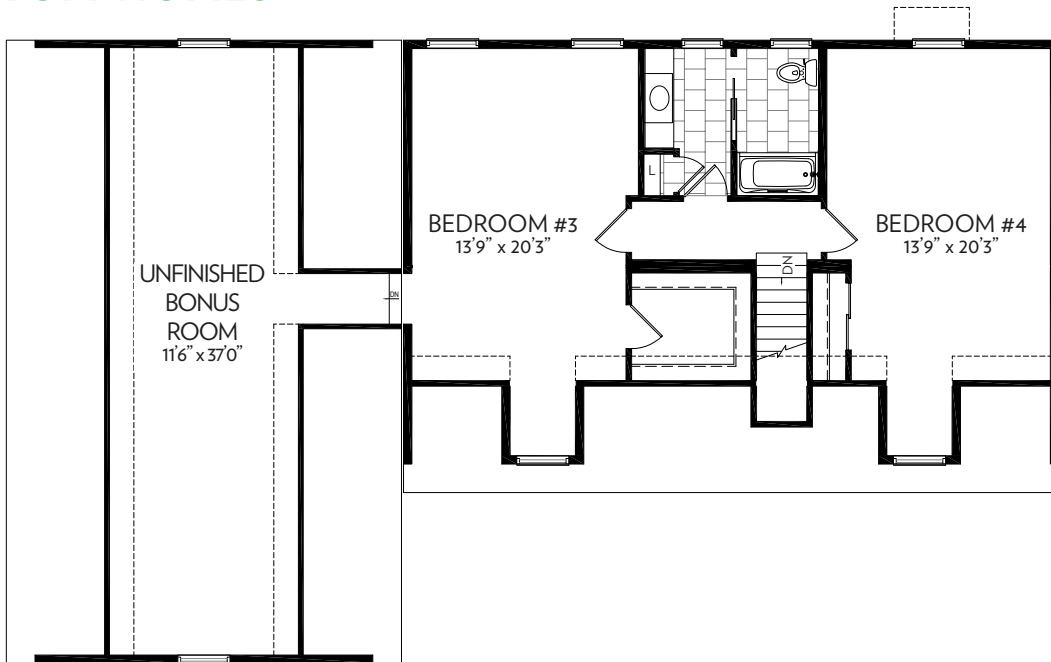

27'6" x 40' / 24' x 38'

2,855 sq. ft.

Cape (4 Box)

4 Bedroom

2.5 Bath

Second Floor

First Floor

Second Floor

First Floor

Please note all floor plans dimensions and room sizes are an approximation and subject to change. The rendering is the artist's impression only and cannot be interpreted as the final specifications of the finished home.