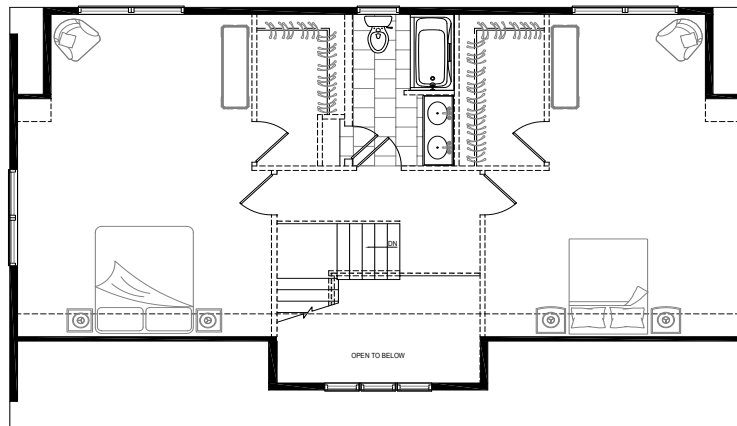

27'6" x 44'

1,210 sq. ft.

Cape

2 Bedroom

1 Bath

Proposed Second Floor

First Floor

Proposed Second Floor

First Floor

Please note all floor plans dimensions and room sizes are an approximation and subject to change. The rendering is the artist's impression only and cannot be interpreted as the final specifications of the finished home.