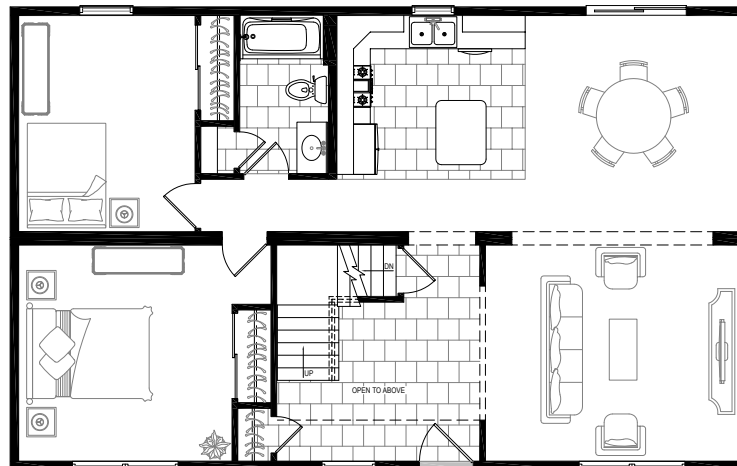

27'6" x 44'

1,210 sq. ft.

Cape

2 Bedroom

1 Bath

Proposed Second Floor

First Floor

Proposed Second Floor

First Floor

Please note all floor plans dimensions and room sizes are an approximation and subject to change. The rendering is the artist's impression only and cannot be interpreted as the final specifications of the finished home.