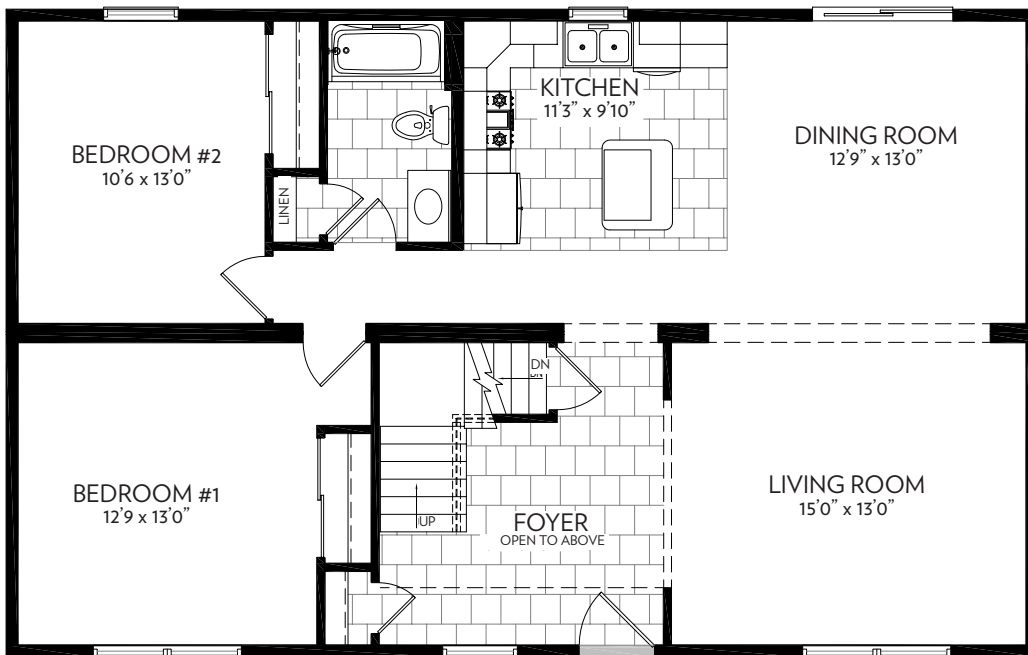

27'6" x 44'

1,210 sq. ft.

Cape

2 Bedroom

1 Bath

Proposed Second Floor

First Floor

Proposed Second Floor

First Floor

Please note all floor plans dimensions and room sizes are an approximation and subject to change. The rendering is the artist's impression only and cannot be interpreted as the final specifications of the finished home.