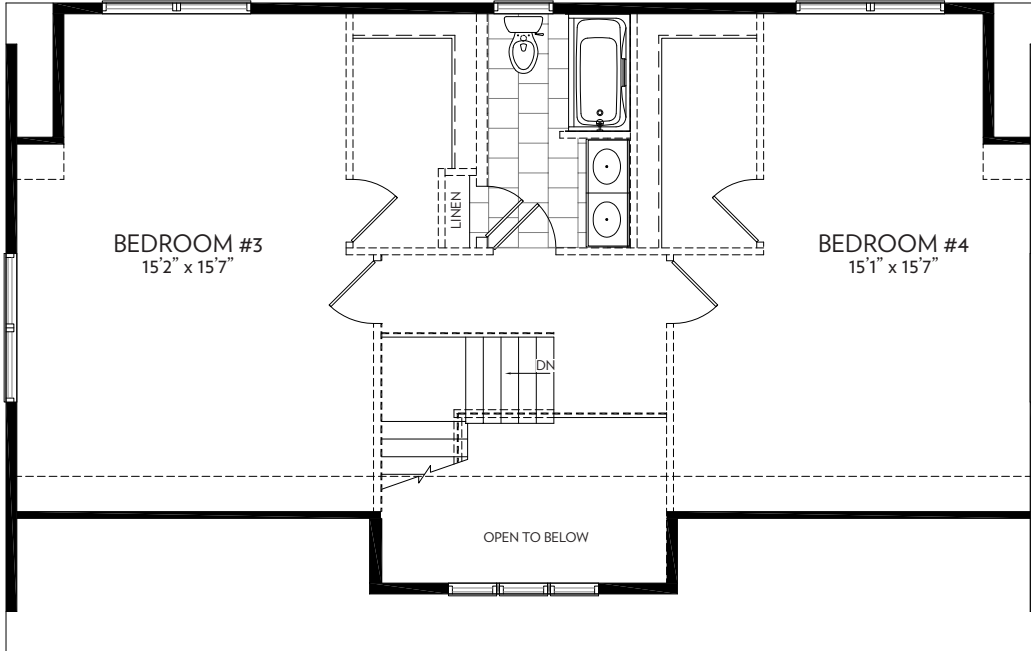

27'6" x 44'

1,210 sq. ft.

Cape

2 Bedroom

1 Bath

Proposed Second Floor

First Floor

Proposed Second Floor

First Floor

Please note all floor plans dimensions and room sizes are an approximation and subject to change. The rendering is the artist's impression only and cannot be interpreted as the final specifications of the finished home.