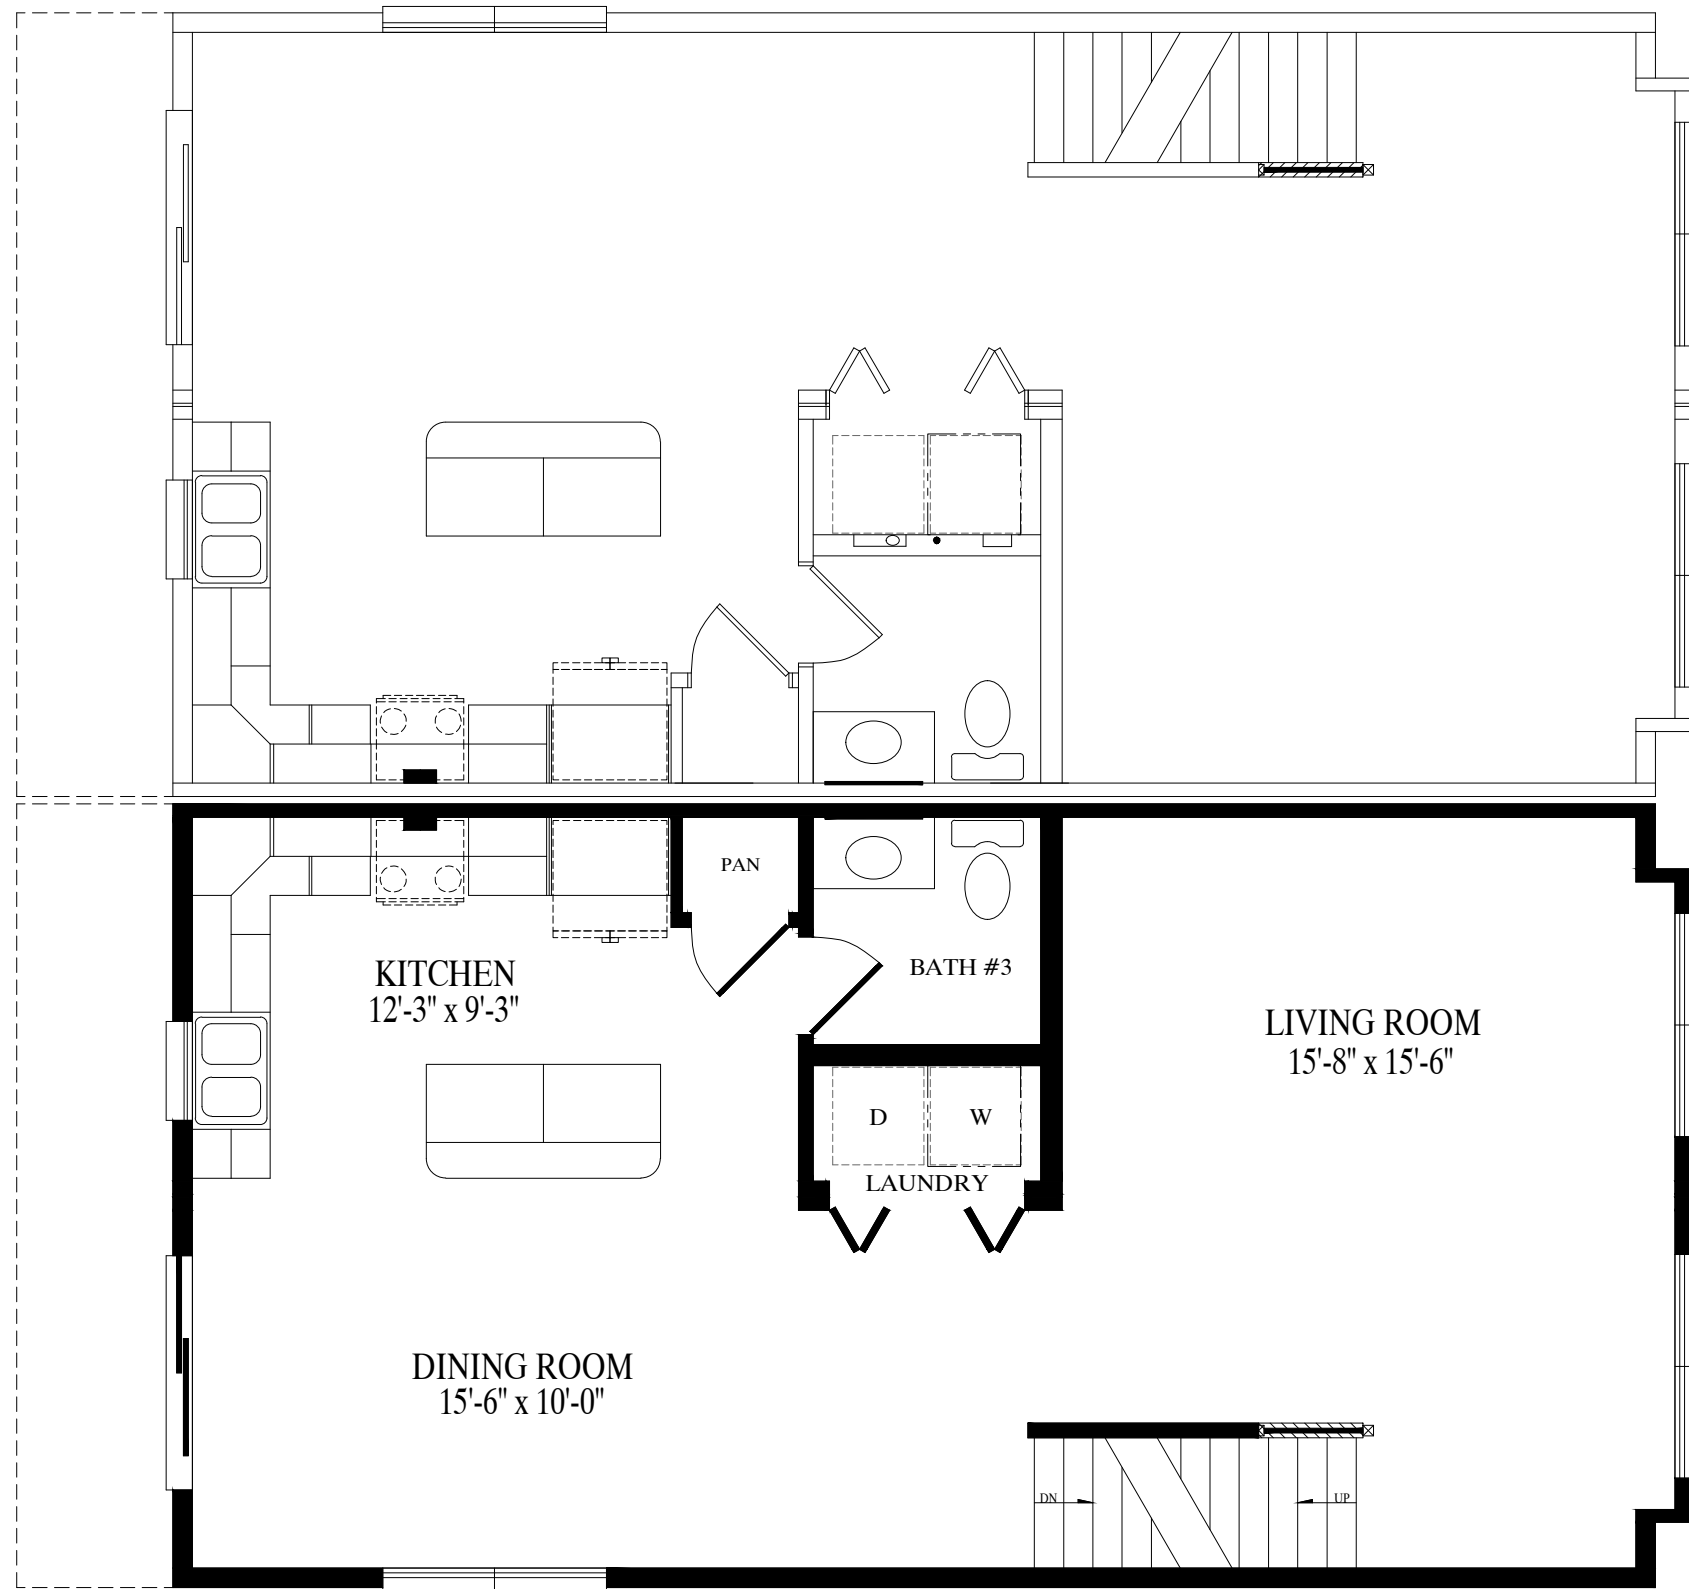

PINE MEADOW
20'-0" X 37'-0"
2278 TOTAL Sq. Ft.

KITCHEN
12'-3" x 9'-3"

PAN

BATH #3

LIVING ROOM
15'-8" x 15'-6"

D W
LAUNDRY

DINING ROOM
15'-6" x 10'-0"

DN