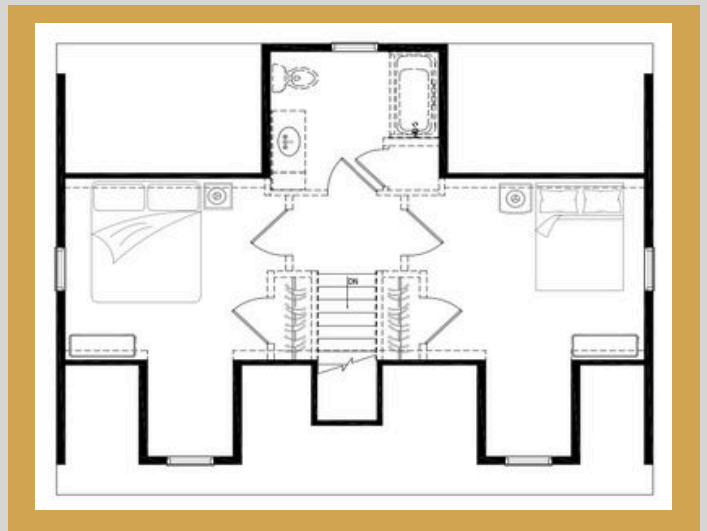

THE MOUNTAIN LAUREL

 832 sqft  2  1

Under \$400K Collection

FIRST FLOOR

PROPOSED SECOND FLOOR