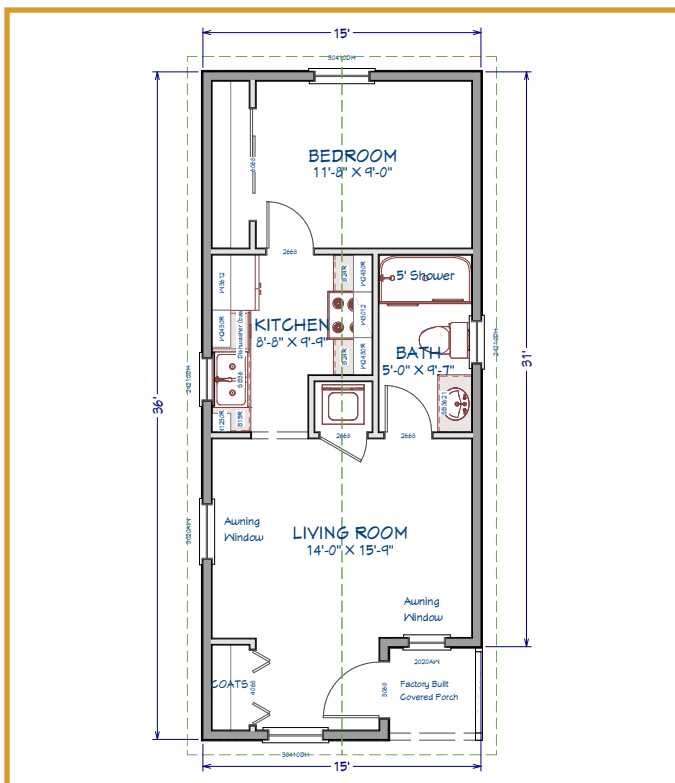

THE VALENTINE COTTAGE

SOUTHERN NEW ENGLAND
MODULAR LIVING

540 sqft 1 1

Spring/Summer 2025

SPECIFICATIONS

Dimensions	15' x 36'	540 SF
Foundation	4' Precast Panel System	

MODULAR + FOUNDATION PACKAGE

Call or Email Us for Current Pricing!