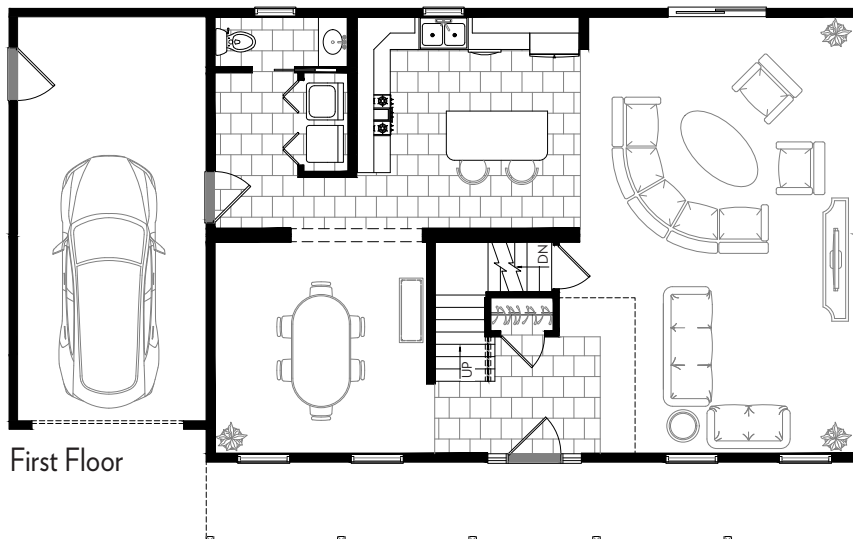

27'6" x 52'

2,484 sq. ft.

Cape

3 Bedrooms

2.5 Baths

Second Floor

First Floor

27'6" x 52'

2,484 sq. ft.

Cape

3 Bedrooms

2.5 Baths

Second Floor

First Floor

Please note all floor plans dimensions and room sizes are an approximation and subject to change. The rendering is the artist's impression only and cannot be interpreted as the final specifications of the finished home.