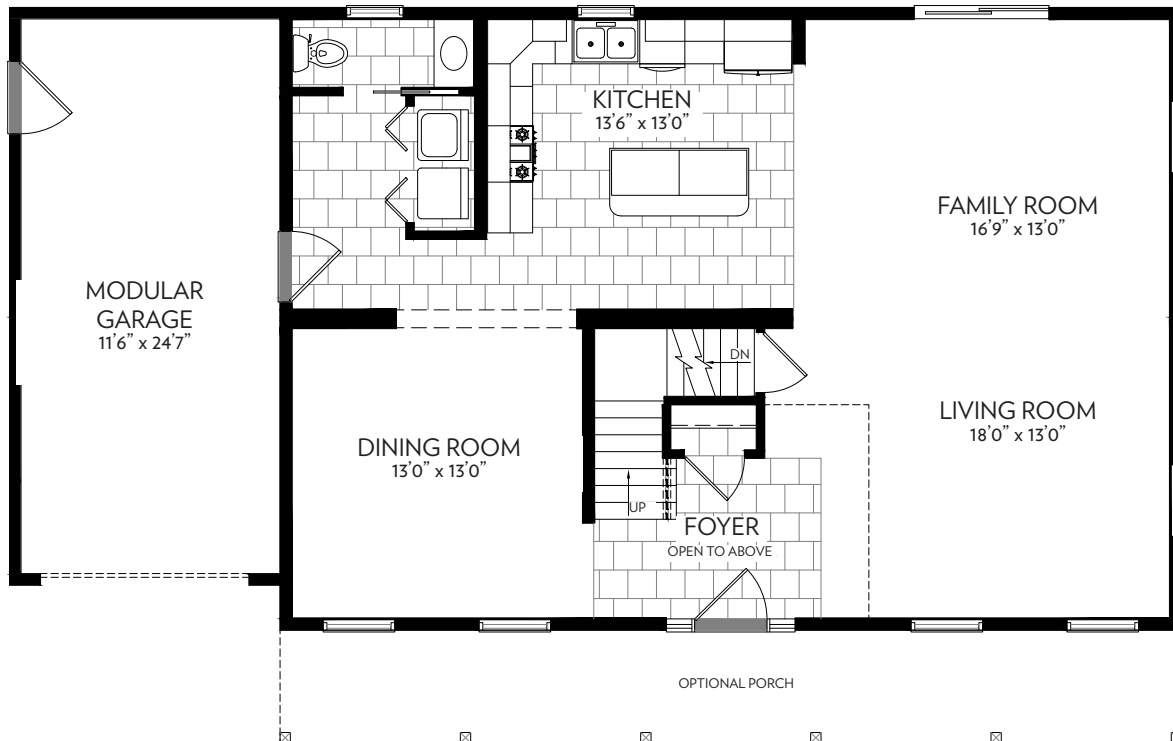

27'6" x 52'

2,484 sq. ft.

Cape

3 Bedrooms

2.5 Baths

Second Floor

First Floor

27'6" x 52'

2,484 sq. ft.

Cape

3 Bedrooms

2.5 Baths

Second Floor

First Floor

Please note all floor plans dimensions and room sizes are an approximation and subject to change. The rendering is the artist's impression only and cannot be interpreted as the final specifications of the finished home.