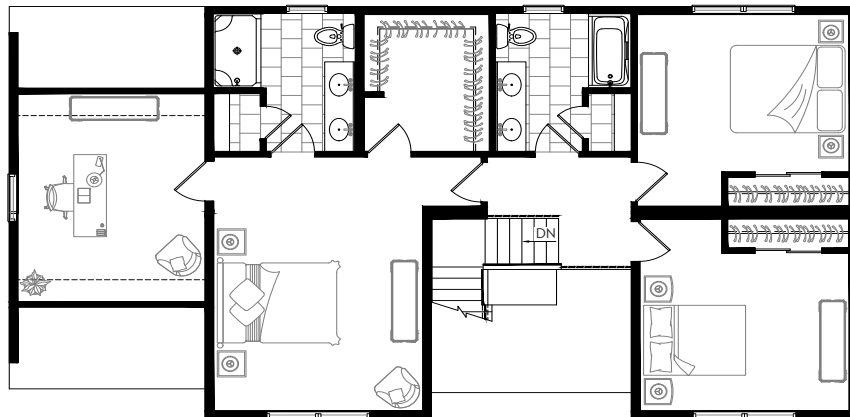

27'6" x 52'

2,484 sq. ft.

Cape

3 Bedrooms

2.5 Baths

Second Floor

First Floor

27'6" x 52'

2,484 sq. ft.

Cape

3 Bedrooms

2.5 Baths

Second Floor

First Floor

Please note all floor plans dimensions and room sizes are an approximation and subject to change. The rendering is the artist's impression only and cannot be interpreted as the final specifications of the finished home.