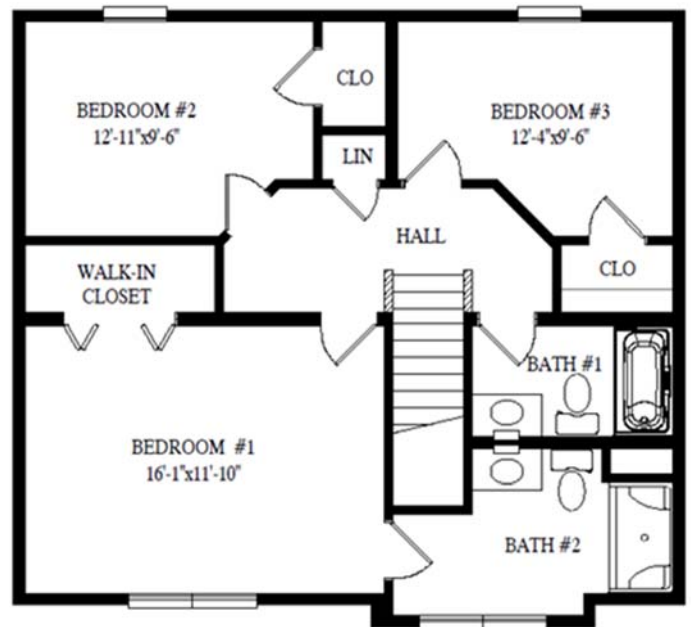

# Fair Haven

1610 TOTAL SQ-FT LIVING AREA

805 SQ-FT LIVING AREA 1ST FLOOR

805 SQ-FT LIVING AREA 2ND FLOOR

27'-6" x 30"-0"