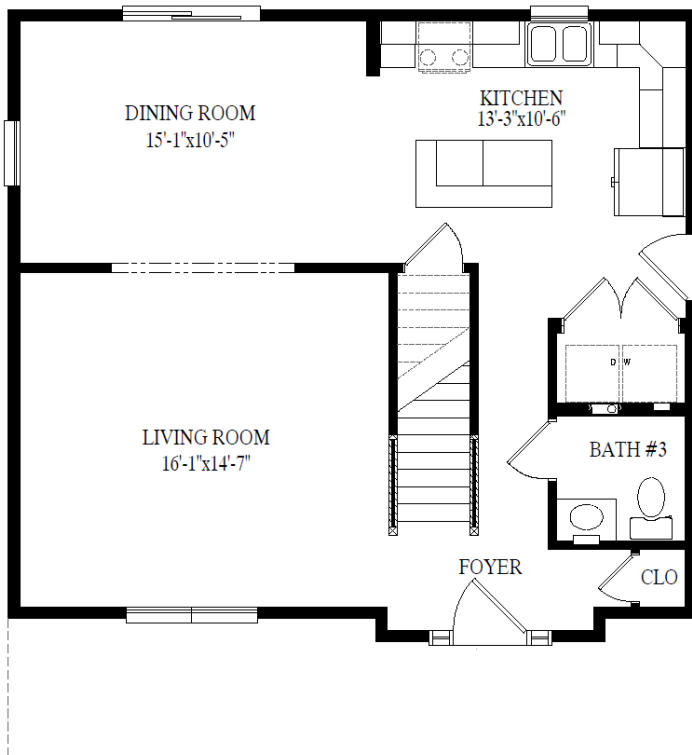

# Fair Haven

1610 TOTAL SQ-FT LIVING AREA

805 SQ-FT LIVING AREA 1ST FLOOR

805 SQ-FT LIVING AREA 2ND FLOOR

27'-6" x 30"-0"