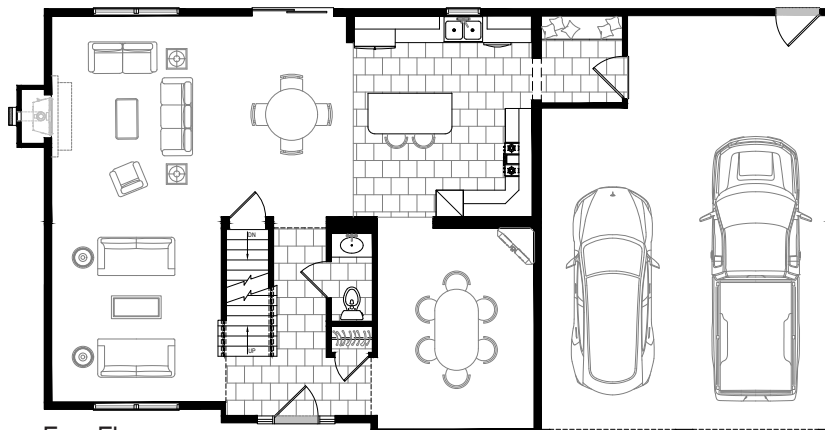

31'6" x 58'

2,951 sq. ft.

Two Story

4 Bedrooms

2.5 Baths

Second Floor

First Floor

31'6" x 58'

2,951 sq. ft.

Two Story

4 Bedrooms

2.5 Baths

Second Floor

First Floor

Please note all floor plans dimensions and room sizes are an approximation and subject to change. The rendering is the artist's impression only and cannot be interpreted as the final specifications of the finished home.