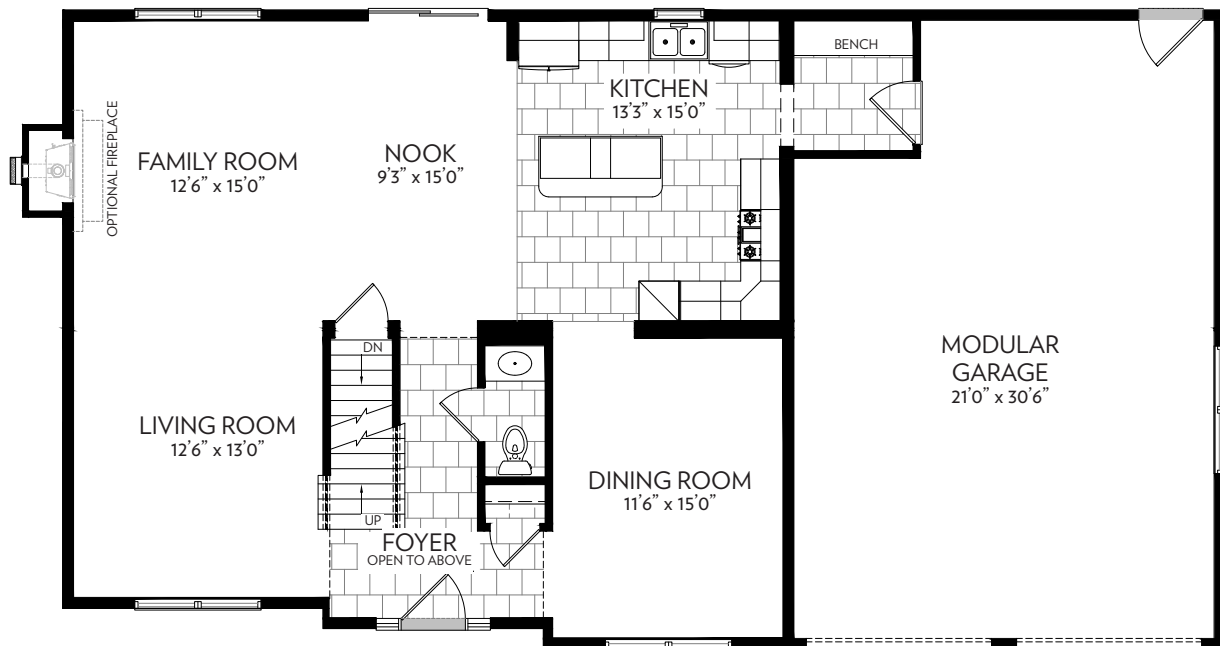

31'6" x 58'

2,951 sq. ft.

Two Story

4 Bedrooms

2.5 Baths

Second Floor

First Floor

31'6" x 58'

2,951 sq. ft.

Two Story

4 Bedrooms

2.5 Baths

Second Floor

First Floor

Please note all floor plans dimensions and room sizes are an approximation and subject to change. The rendering is the artist's impression only and cannot be interpreted as the final specifications of the finished home.