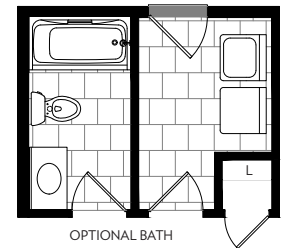

27'6" x 52'

1,394 sq. ft.

Cape

1 Bedroom

1.5 Baths

Proposed Second Floor

First Floor

OPTIONAL BATH

27'6" x 52'

1,394 sq. ft.

Cape

1 Bedroom

1.5 Baths

Proposed Second Floor

First Floor

Please note all floor plans dimensions and room sizes are an approximation and subject to change. The rendering is the artist's impression only and cannot be interpreted as the final specifications of the finished home.