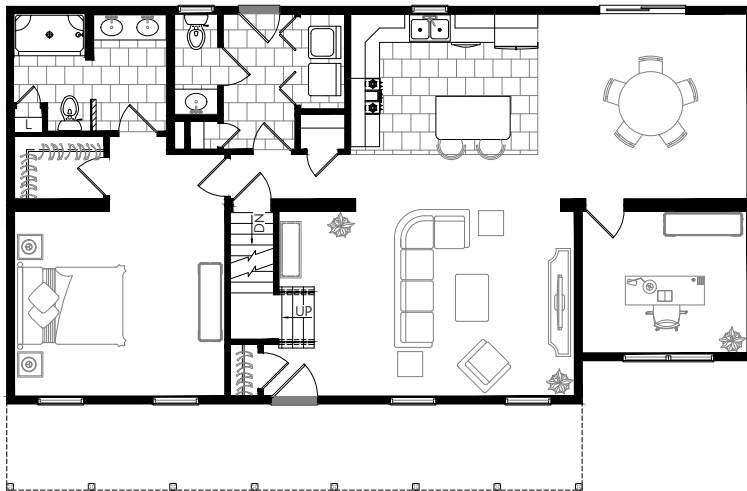

27'6" x 52'

1,394 sq. ft.

Cape

1 Bedroom

1.5 Baths

Proposed Second Floor

First Floor

OPTIONAL BATH

27'6" x 52'

1,394 sq. ft.

Cape

1 Bedroom

1.5 Baths

Proposed Second Floor

First Floor

Please note all floor plans dimensions and room sizes are an approximation and subject to change. The rendering is the artist's impression only and cannot be interpreted as the final specifications of the finished home.