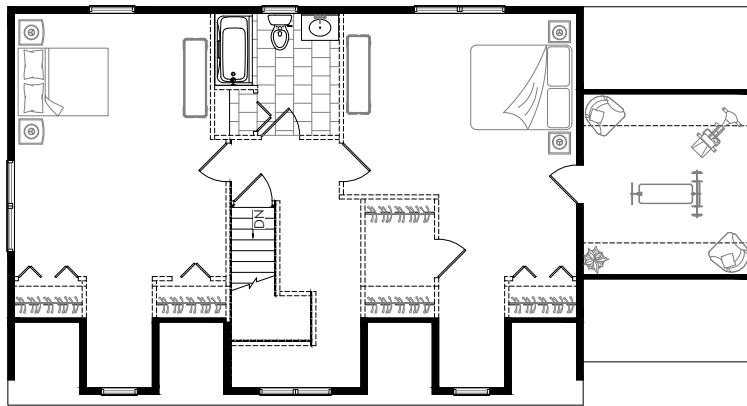

27'6" x 52'

1,394 sq. ft.

Cape

1 Bedroom

1.5 Baths

Proposed Second Floor

First Floor

OPTIONAL BATH

27'6" x 52'

1,394 sq. ft.

Cape

1 Bedroom

1.5 Baths

Proposed Second Floor

First Floor

Please note all floor plans dimensions and room sizes are an approximation and subject to change. The rendering is the artist's impression only and cannot be interpreted as the final specifications of the finished home.