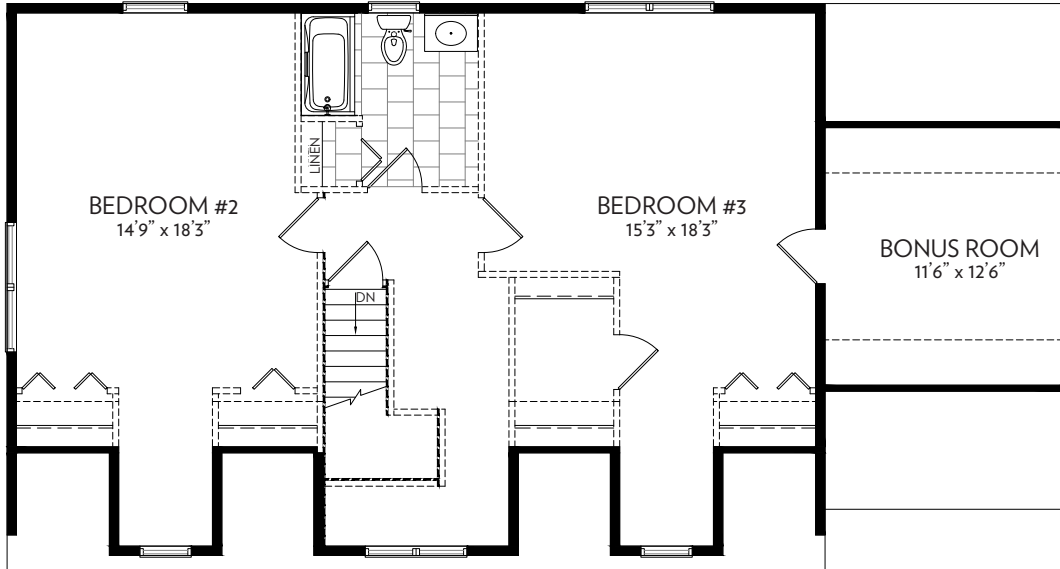

27'6" x 52'

1,394 sq. ft.

Cape

1 Bedroom

1.5 Baths

Proposed Second Floor

First Floor

OPTIONAL BATH

27'6" x 52'

1,394 sq. ft.

Cape

1 Bedroom

1.5 Baths

Proposed Second Floor

First Floor

Please note all floor plans dimensions and room sizes are an approximation and subject to change. The rendering is the artist's impression only and cannot be interpreted as the final specifications of the finished home.