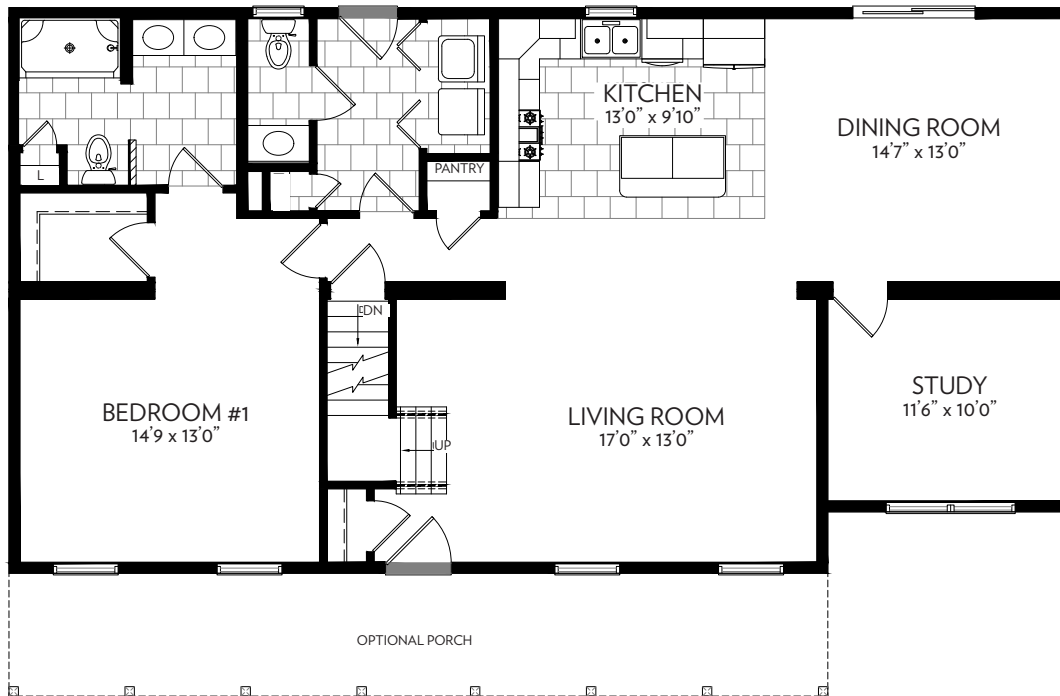

27'6" x 52'

1,394 sq. ft.

Cape

1 Bedroom

1.5 Baths

Proposed Second Floor

First Floor

OPTIONAL BATH

27'6" x 52'

1,394 sq. ft.

Cape

1 Bedroom

1.5 Baths

Proposed Second Floor

First Floor

Please note all floor plans dimensions and room sizes are an approximation and subject to change. The rendering is the artist's impression only and cannot be interpreted as the final specifications of the finished home.